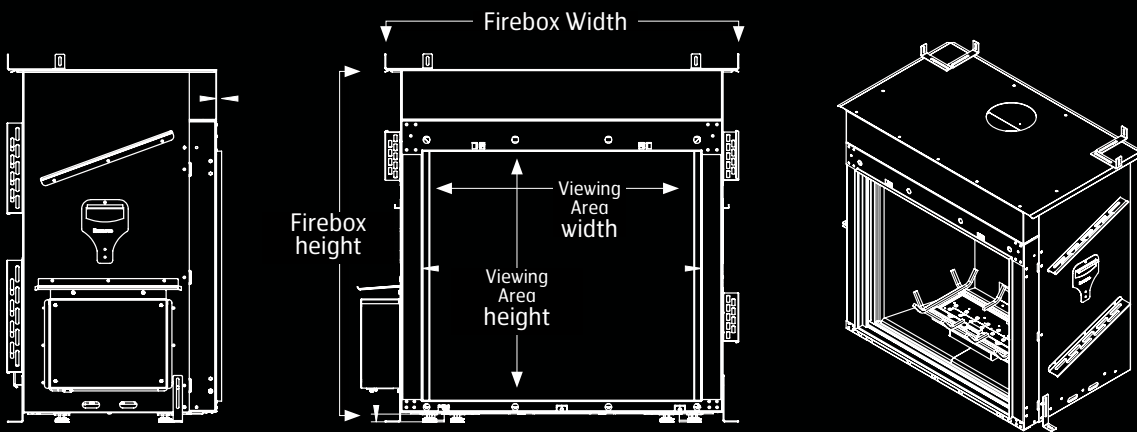

VIEWING AREA DIMENSIONS

All sizes are available with Ortal's Signature Burner or Wilderness Flame-Through-Log Technology and feature a micro-mesh screen heat barrier.

Model Name	Firebox Dimensions		Viewing Area Dimensions	
	Height	Width	Height	Width
Front 44H	45 15/16"	54 7/8"	21 3/4"	43 5/8"
Front 60H	45 15/16"	71 3/8"	21 3/4"	60 1/8"
Traditional 36	44 5/8"	48 5/16"	31 5/8"	35 7/16"
Traditional 42	47 1/8"	55 13/16"	34 1/8"	42 11/16"

TR- TRADITIONAL