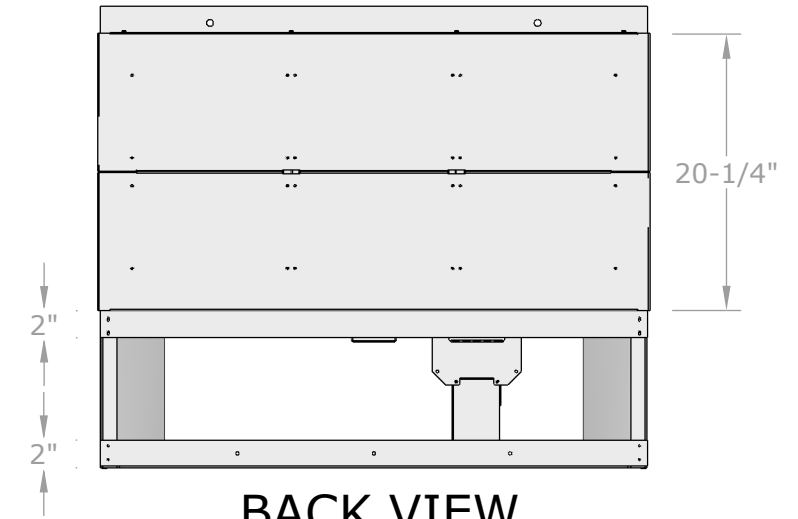

VENT-FREE FIRE PLACE 36"
SINGLE - SIDED

FRONT VIEW
SCALE 1:14

BACK VIEW
SCALE 1:14

ISOMETRIC / PERSPECTIVE
VIEW SCALE 1:20

TOP VIEW
SCALE 1:14

BACK VIEW (LEFT)
SCALE 1:14