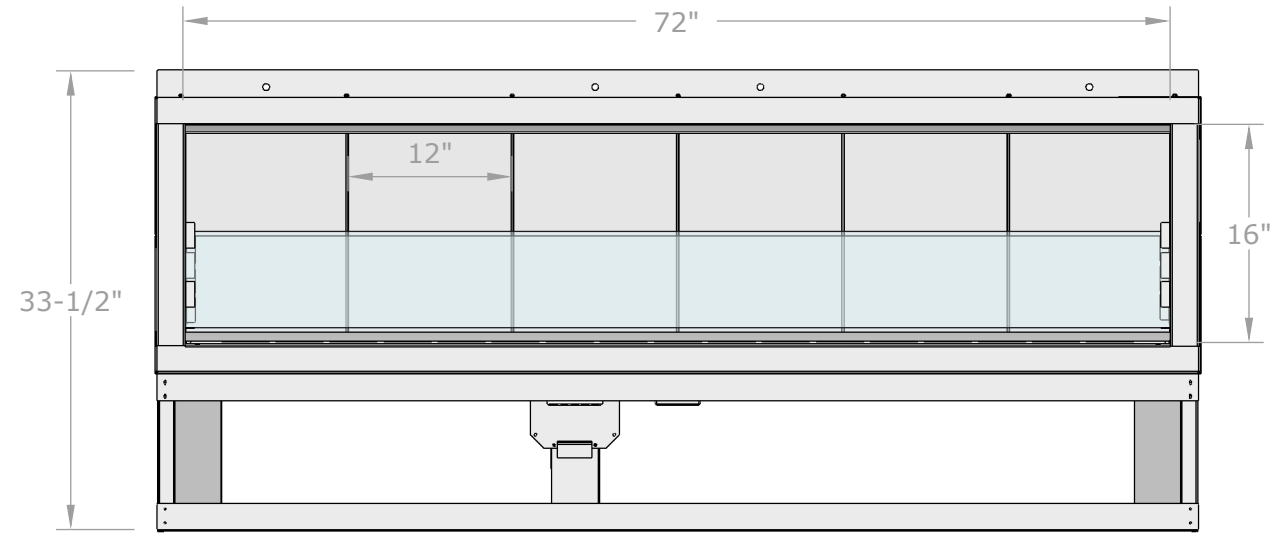

**VENT-FREE FIRE PLACE 72"
SINGLE - SIDED**

**FRONT VIEW
SCALE 1:14**

**BACK VIEW
SCALE 1:14**

**TOP VIEW
SCALE 1:14**

**BACK VIEW (LEFT)
SCALE 1:14**

**ISOMETRIC / PERSPECTIVE
VIEW SCALE 1:20**