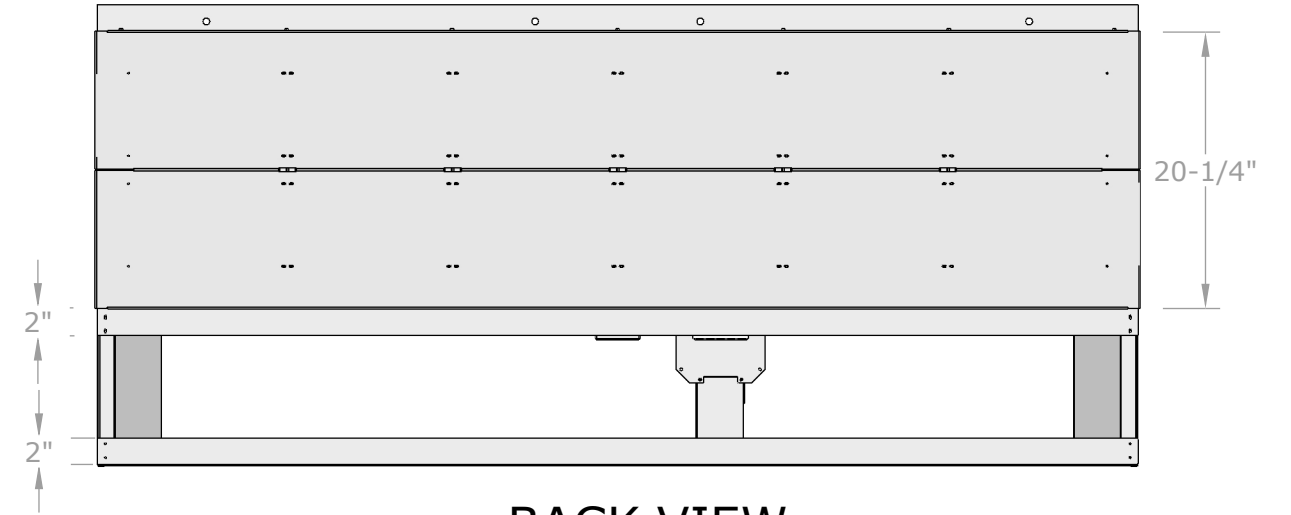

**VENT-FREE FIRE PLACE 72"
SINGLE - SIDED**

**FRONT VIEW
SCALE 1:14**

**BACK VIEW
SCALE 1:14**

**TOP VIEW
SCALE 1:14**

**BACK VIEW (LEFT)
SCALE 1:14**

**ISOMETRIC / PERSPECTIVE
VIEW SCALE 1:20**