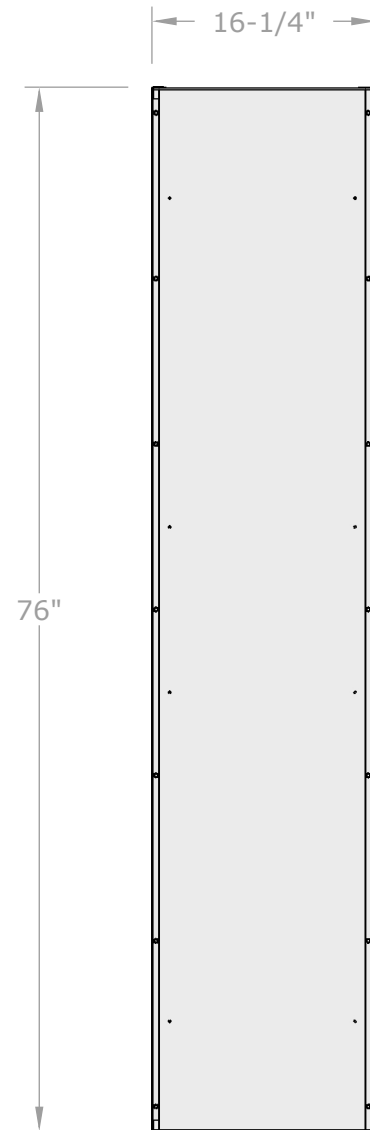

**VENT-FREE FIRE PLACE 72"
SINGLE - SIDED**

**FRONT VIEW
SCALE 1:14**

**BACK VIEW
SCALE 1:14**

**TOP VIEW
SCALE 1:14**

**BACK VIEW (LEFT)
SCALE 1:14**

**ISOMETRIC / PERSPECTIVE
VIEW SCALE 1:20**