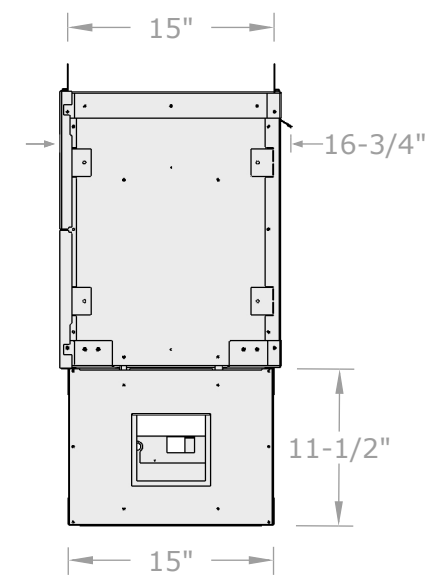

**VENT-FREE FIRE PLACE 72"
SINGLE - SIDED**

**FRONT VIEW
SCALE 1:14**

**BACK VIEW
SCALE 1:14**

**TOP VIEW
SCALE 1:14**

**BACK VIEW (LEFT)
SCALE 1:14**

**ISOMETRIC / PERSPECTIVE
VIEW SCALE 1:20**