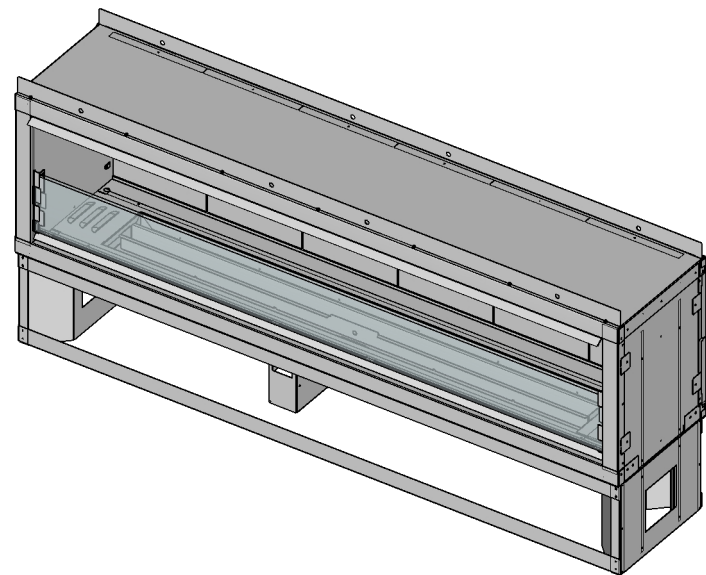

**VENT-FREE FIRE PLACE 72"
SINGLE - SIDED**

**FRONT VIEW
SCALE 1:14**

**BACK VIEW
SCALE 1:14**

**TOP VIEW
SCALE 1:14**

**BACK VIEW (LEFT)
SCALE 1:14**

**ISOMETRIC / PERSPECTIVE
VIEW SCALE 1:20**