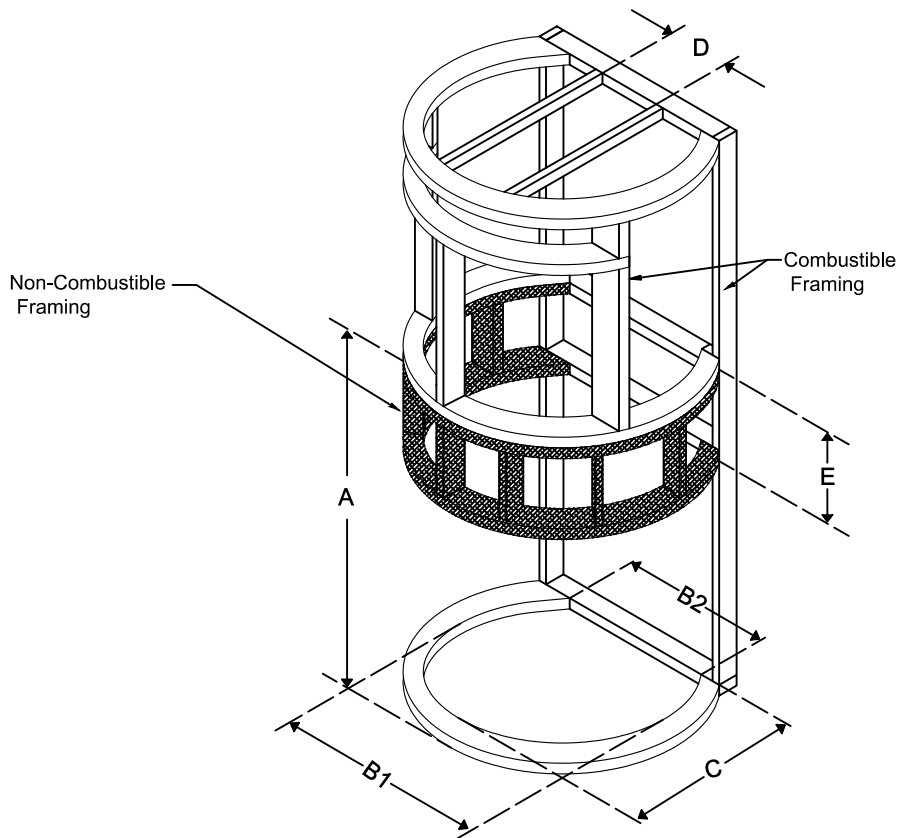

Framing Information: Circle 6575 270 DG (No Base No Hood)

Framing Dimensions

Model	A	B1	B2	C	D	E
Circle 6575	52 1/8"	37 5/8"	32 13/16"	30 1/2"	Refer to Vent Manufacturer's Firestop Dimensions	15"

Note : 1. Drawings are not to Scale
 2. All dimensions in inches
 3. No weight can be transferred to the fireplace. ALL FRAMING MUST BE SELF-SUPPORTED.

Framing Information: Circle 6575 270 DG (No Base No Hood)

Framing Details

The valve can be moved 36" from the center of the fireplace in any direction

- Note :
1. Drawings are not to Scale
 2. All dimensions in inches
 3. No weight can be transferred to the fireplace. ALL FRAMING MUST BE SELF-SUPPORTED.

Framing Information: Circle 6575 270 DG (No Base No Hood)

Fireplace Dimensions

Front View

Side View

Top View

Model	(H) Height	(W) Width	(W*) Width	(D) Depth	C1	C2	C3	Viewing Area
								Front & Back
Circle 6575	36 ⁹ / ₁₆ "	37 ⁵ / ₈ "	32 ¹³ / ₁₆ "	27 ⁷ / ₈ "	7 ⁷ / ₈ "	18 ¹³ / ₁₆ "	9 ¹ / ₁₆ "	33 ¹ / ₁₆ " W X 22 ¹ / ₄ " H

Note : 1. Drawings are not to Scale
 2. All dimensions in inches