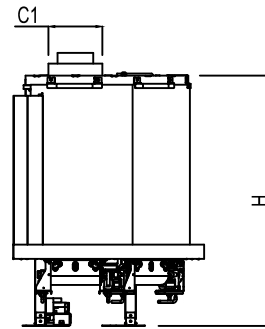

Framing Information: Circle 6575 270 DG (No Base No Hood)

Framing Dimensions

Model	A	B1	B2	C	D	E
Circle 6575	52 1/8"	37 5/8"	32 13/16"	30 1/2"	Refer to Vent Manufacturer's Firestop Dimensions	15"

Note : 1. Drawings are not to Scale
 2. All dimensions in inches
 3. No weight can be transferred to the fireplace. ALL FRAMING MUST BE SELF-SUPPORTED.

Framing Information: Circle 6575 270 DG (No Base No Hood)

Framing Details

The valve can be moved 36" from the center of the fireplace in any direction

- Note :
1. Drawings are not to Scale
 2. All dimensions in inches
 3. No weight can be transferred to the fireplace. ALL FRAMING MUST BE SELF-SUPPORTED.

Framing Information: Circle 6575 270 DG (No Base No Hood)

Fireplace Dimensions

Front View

Side View

Top View

Model	(H) Height	(W) Width	(W*) Width	(D) Depth	C1	C2	C3	Viewing Area
								Front & Back
Circle 6575	36 ⁹ / ₁₆ "	37 ⁵ / ₈ "	32 ¹³ / ₁₆ "	27 ⁷ / ₈ "	7 ⁷ / ₈ "	18 ¹³ / ₁₆ "	9 ¹ / ₁₆ "	33 ¹ / ₁₆ " W X 22 ¹ / ₄ " H

Note : 1. Drawings are not to Scale
 2. All dimensions in inches