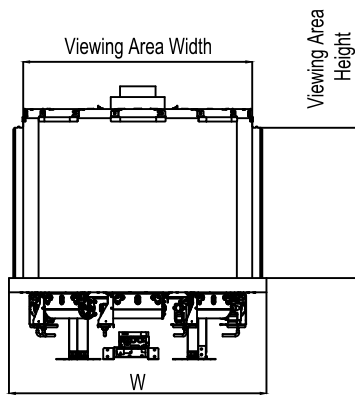

Framing Information: Circle 6575 270 DG (No Base No Hood)

Framing Dimensions

Model	A	B1	B2	C	D	E
Circle 6575	52 1/8"	37 5/8"	32 13/16"	30 1/2"	Refer to Vent Manufacturer's Firestop Dimensions	15"

Note : 1. Drawings are not to Scale
 2. All dimensions in inches
 3. No weight can be transferred to the fireplace. ALL FRAMING MUST BE SELF-SUPPORTED.

Framing Information: Circle 6575 270 DG (No Base No Hood)

Framing Details

The valve can be moved 36" from the center of the fireplace in any direction

- Note :
1. Drawings are not to Scale
 2. All dimensions in inches
 3. No weight can be transferred to the fireplace. ALL FRAMING MUST BE SELF-SUPPORTED.

Framing Information: Circle 6575 270 DG (No Base No Hood)

Fireplace Dimensions

Front View

Side View

Top View

Model	(H) Height	(W) Width	(W*) Width	(D) Depth	C1	C2	C3	Viewing Area
								Front & Back
Circle 6575	36 ⁹ / ₁₆ "	37 ⁵ / ₈ "	32 ¹³ / ₁₆ "	27 ⁷ / ₈ "	7 ⁷ / ₈ "	18 ¹³ / ₁₆ "	9 ¹ / ₁₆ "	33 ¹ / ₁₆ " W X 22 ¹ / ₄ " H

Note : 1. Drawings are not to Scale
 2. All dimensions in inches