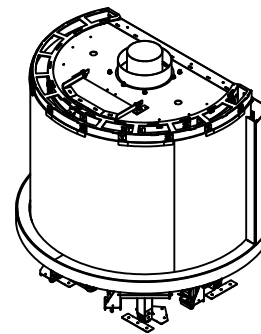

Framing Information: Circle 6575 270 DG (No Base No Hood)

Framing Dimensions

Model	A	B1	B2	C	D	E
Circle 6575	52 1/8"	37 5/8"	32 13/16"	30 1/2"	Refer to Vent Manufacturer's Firestop Dimensions	15"

Note : 1. Drawings are not to Scale
 2. All dimensions in inches
 3. No weight can be transferred to the fireplace. ALL FRAMING MUST BE SELF-SUPPORTED.

Framing Information: Circle 6575 270 DG (No Base No Hood)

Framing Details

The valve can be moved 36" from the center of the fireplace in any direction

- Note :
1. Drawings are not to Scale
 2. All dimensions in inches
 3. No weight can be transferred to the fireplace. ALL FRAMING MUST BE SELF-SUPPORTED.

Framing Information: Circle 6575 270 DG (No Base No Hood)

Fireplace Dimensions

Front View

Side View

Top View

Model	(H) Height	(W) Width	(W*) Width	(D) Depth	C1	C2	C3	Viewing Area
								Front & Back
Circle 6575	36 ⁹ / ₁₆ "	37 ⁵ / ₈ "	32 ¹³ / ₁₆ "	27 ⁷ / ₈ "	7 ⁷ / ₈ "	18 ¹³ / ₁₆ "	9 ¹ / ₁₆ "	33 ¹ / ₁₆ " W X 22 ¹ / ₄ " H

Note : 1. Drawings are not to Scale
 2. All dimensions in inches