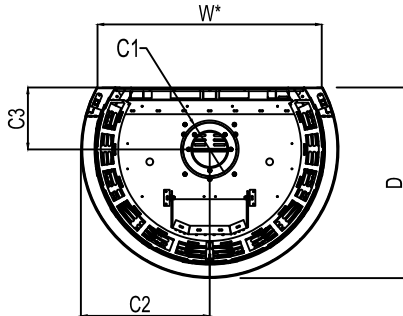

Framing Information: Circle 6575 270 DG (No Base No Hood)

Framing Dimensions

Model	A	B1	B2	C	D	E
Circle 6575	52 1/8"	37 5/8"	32 13/16"	30 1/2"	Refer to Vent Manufacturer's Firestop Dimensions	15"

Note : 1. Drawings are not to Scale
 2. All dimensions in inches
 3. No weight can be transferred to the fireplace. ALL FRAMING MUST BE SELF-SUPPORTED.

Framing Information: Circle 6575 270 DG (No Base No Hood)

Framing Details

The valve can be moved 36" from the center of the fireplace in any direction

- Note :
1. Drawings are not to Scale
 2. All dimensions in inches
 3. No weight can be transferred to the fireplace. ALL FRAMING MUST BE SELF-SUPPORTED.

Framing Information: Circle 6575 270 DG (No Base No Hood)

Fireplace Dimensions

Front View

Side View

Top View

Model	(H) Height	(W) Width	(W*) Width	(D) Depth	C1	C2	C3	Viewing Area
								Front & Back
Circle 6575	36 ⁹ / ₁₆ "	37 ⁵ / ₈ "	32 ¹³ / ₁₆ "	27 ⁷ / ₈ "	7 ⁷ / ₈ "	18 ¹³ / ₁₆ "	9 ¹ / ₁₆ "	33 ¹ / ₁₆ " W X 22 ¹ / ₄ " H

Note : 1. Drawings are not to Scale
 2. All dimensions in inches