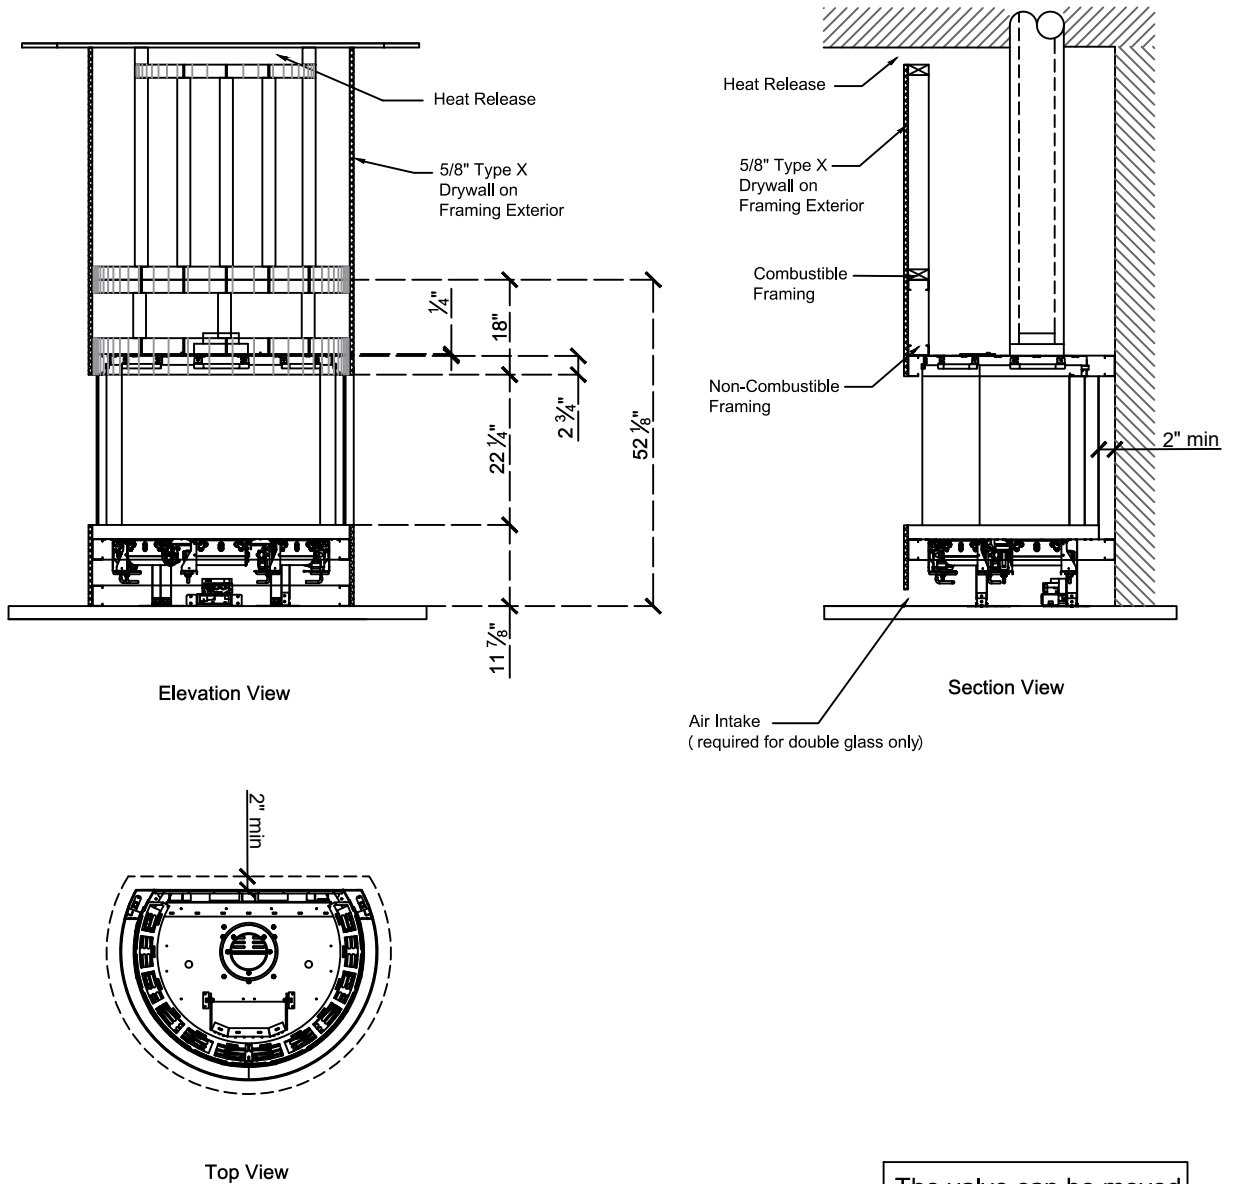

Framing Information: Circle 6575 270 DG (No Base No Hood)

Framing Dimensions

Model	A	B1	B2	C	D	E
Circle 6575	52 1/8"	37 5/8"	32 13/16"	30 1/2"	Refer to Vent Manufacturer's Firestop Dimensions	15"

Note : 1. Drawings are not to Scale
 2. All dimensions in inches
 3. No weight can be transferred to the fireplace. ALL FRAMING MUST BE SELF-SUPPORTED.

Framing Information: Circle 6575 270 DG (No Base No Hood)

Framing Details

The valve can be moved 36" from the center of the fireplace in any direction

- Note :
1. Drawings are not to Scale
 2. All dimensions in inches
 3. No weight can be transferred to the fireplace. ALL FRAMING MUST BE SELF-SUPPORTED.

Framing Information: Circle 6575 270 DG (No Base No Hood)

Fireplace Dimensions

Front View

Side View

Top View

Model	(H) Height	(W) Width	(W*) Width	(D) Depth	C1	C2	C3	Viewing Area
								Front & Back
Circle 6575	36 ⁹ / ₁₆ "	37 ⁵ / ₈ "	32 ¹³ / ₁₆ "	27 ⁷ / ₈ "	7 ⁷ / ₈ "	18 ¹³ / ₁₆ "	9 ¹ / ₁₆ "	33 ¹ / ₁₆ " W X 22 ¹ / ₄ " H

Note : 1. Drawings are not to Scale
 2. All dimensions in inches