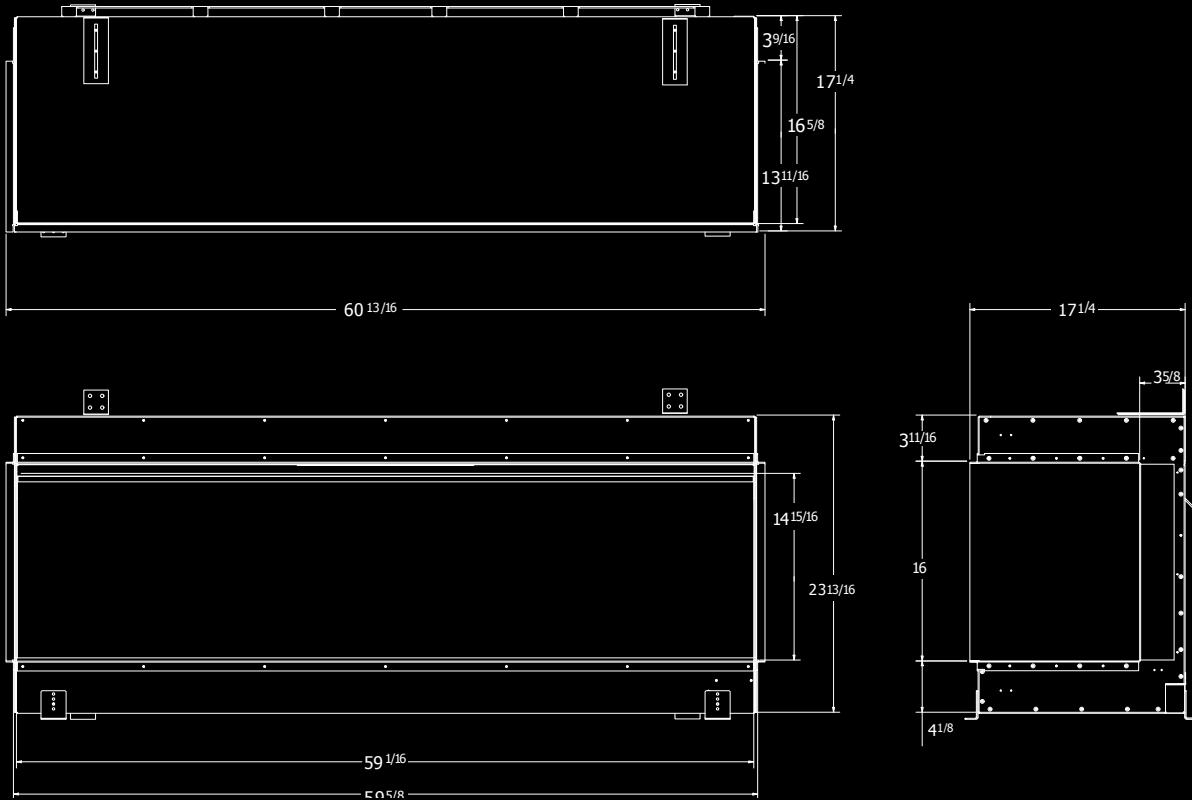

HOLOGRAPHIC ELECTRIC FIREPLACE DIMENSIONS

Available in 60" or 74" widths, each model is easily configurable to Front Facing, Corner or Three Sided styles.

Holographic 60"