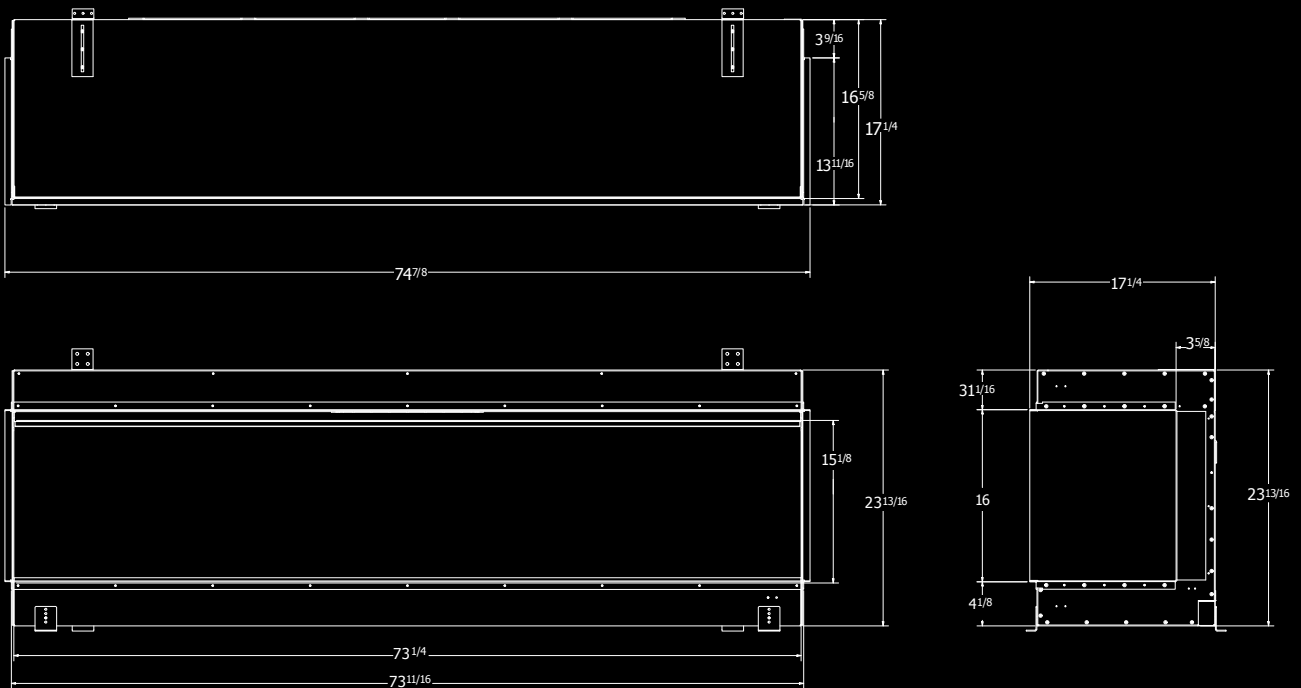

Holographic 74"

Ortal North America, 2152 Citygate Drive, Columbus OH 43219
Tel: 1 (818) 238-7000 | info@ortalheat.com | www.ortalheat.com